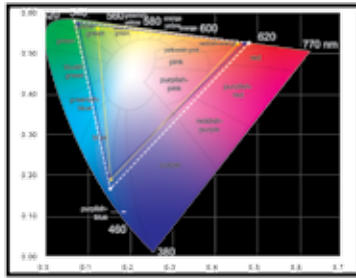

MONITOR RANGE 2012

www.viewsoniceurope.com

ViewSonic®
See the difference™

IPS & MVA PANEL TECHNOLOGY

Conventional

SuperClear™

IPS stands for 'In Plane Switching', MVA stands for 'multi-domain vertical alignment' and they are used in ViewSonic's LCD VP Professional Series Monitors. It is widely regarded as the best LCD Technology offering superior image quality, colour display and viewing angles. For that reason it is the ultimate professional grade LCD monitor for medical facilities, scientific design, digital visual art, video production, architecture and any application where true colour and total screen viewing is essential. A ViewSonic LCD VP Professional Series Monitor will help you accurately depict your ideas as they were meant to be seen.

The VP Professional Series Monitors provide:

- Exceptional rich layers of colours in the same colour range.
- Better colour gamut delivers precise accurate colour to realistically display a full array of brilliant shades and hues.
- OptiColor technology produces high colour saturation and top-quality colour reproduction.
- Wider viewing angles both vertically and horizontally.
- ECO Mode offering up to 40% power consumption.
- ViewSonic's 'pixel performance guarantee'.